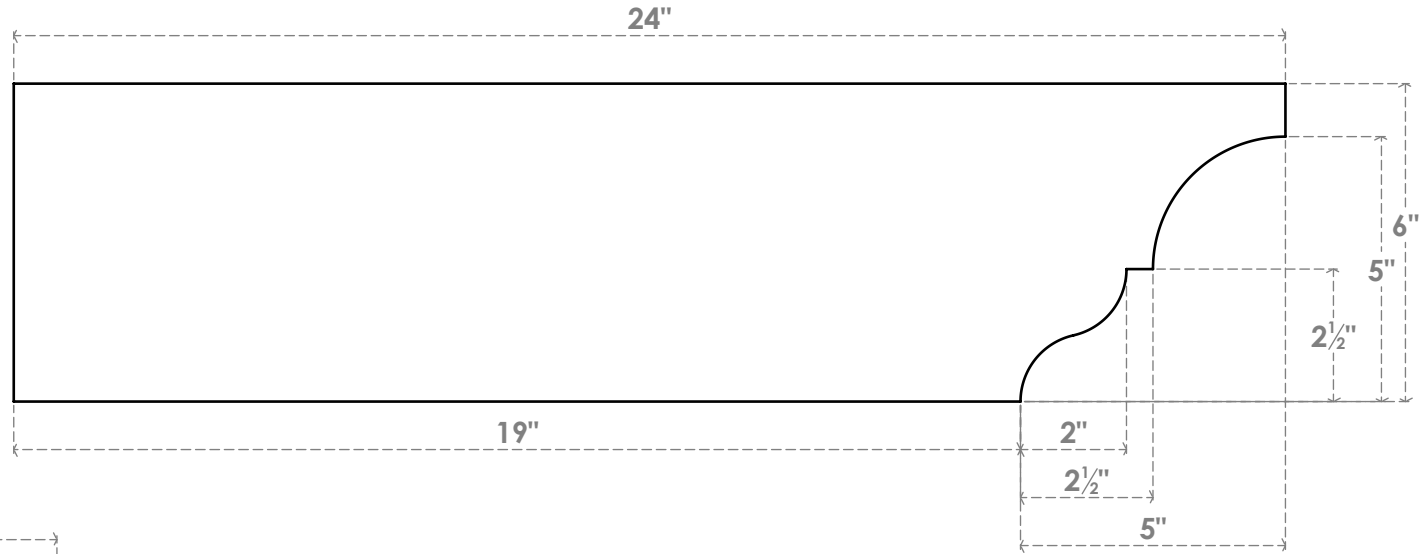

# RFTP05X06X24ASH

5"W X 6"H X 24"L ASHEBORO ARCHITECTURAL GRADE PVC RAFTER TAIL

SIDE PROFILE

ISOMETRIC

FRONT PROFILE

EKENA MILLWORK  
 2300 WEST MAIN ST.  
 CLARKSVILLE, TX 75426  
 TOLL FREE: 866-607-0453  
 WWW.EKENAMILLWORK.COM