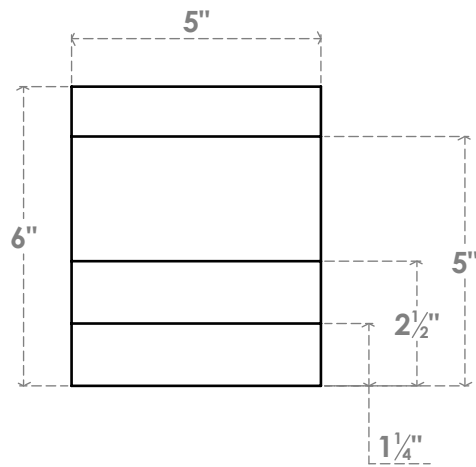

# RFTP05X06X24ASH

5"W X 6"H X 24"L ASHEBORO ARCHITECTURAL GRADE PVC RAFTER TAIL

SIDE PROFILE

ISOMETRIC

FRONT PROFILE

EKENA MILLWORK  
 2300 WEST MAIN ST.  
 CLARKSVILLE, TX 75426  
 TOLL FREE: 866-607-0453  
 WWW.EKENAMILLWORK.COM